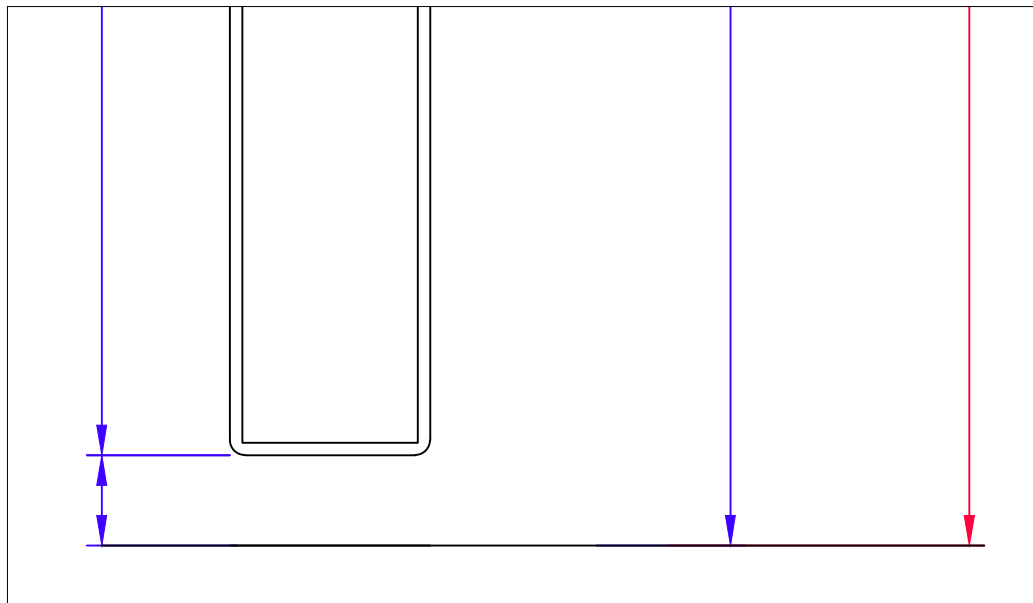

THRESHOLD OPTIONS FOR DOUBLE ACTION DOORS

WITHOUT

DOUBLE WIPE SEAL

FLAT S/S THRESHOLD

S/S PLATE 5mm