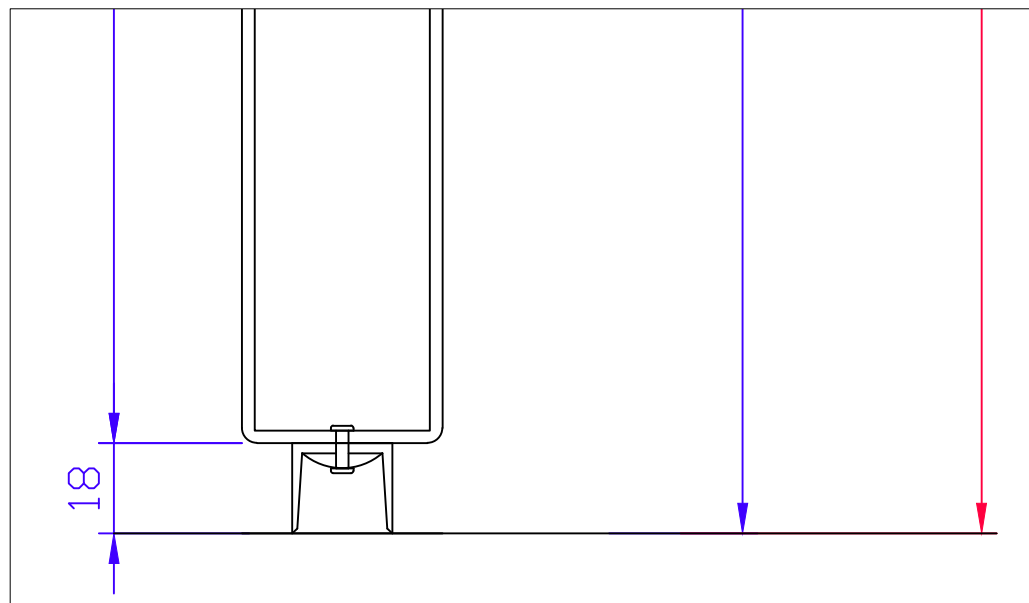

THRESHOLD OPTIONS FOR DOUBLE ACTION DOORS

WITHOUT

DOUBLE WIPE SEAL

FLAT S/S THRESHOLD

S/S PLATE 5mm