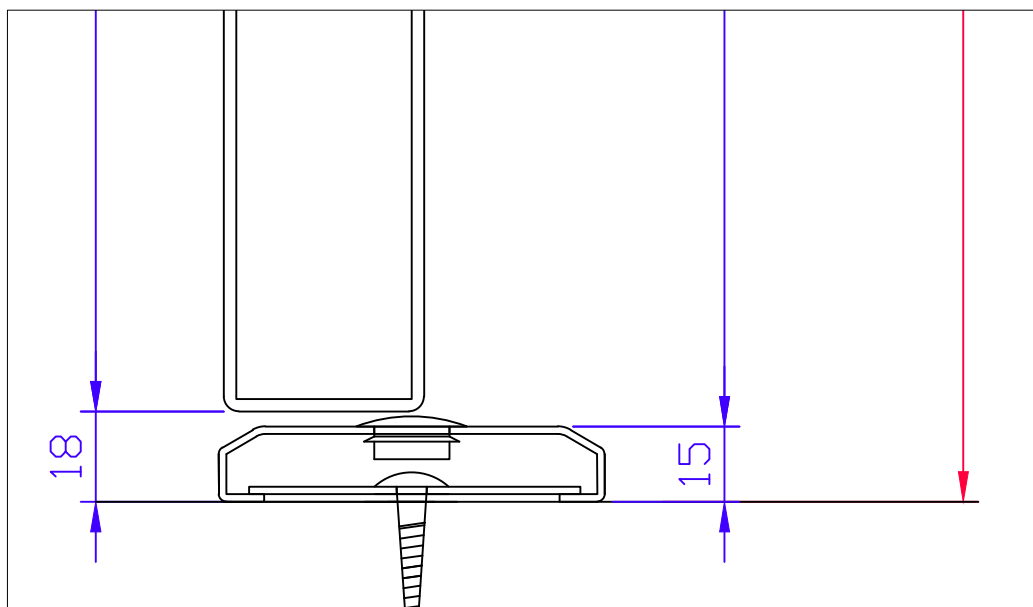

THRESHOLD OPTIONS FOR DOUBLE ACTION DOORS

WITHOUT

DOUBLE WIPE SEAL

FLAT S/S THRESHOLD

S/S PLATE 5mm