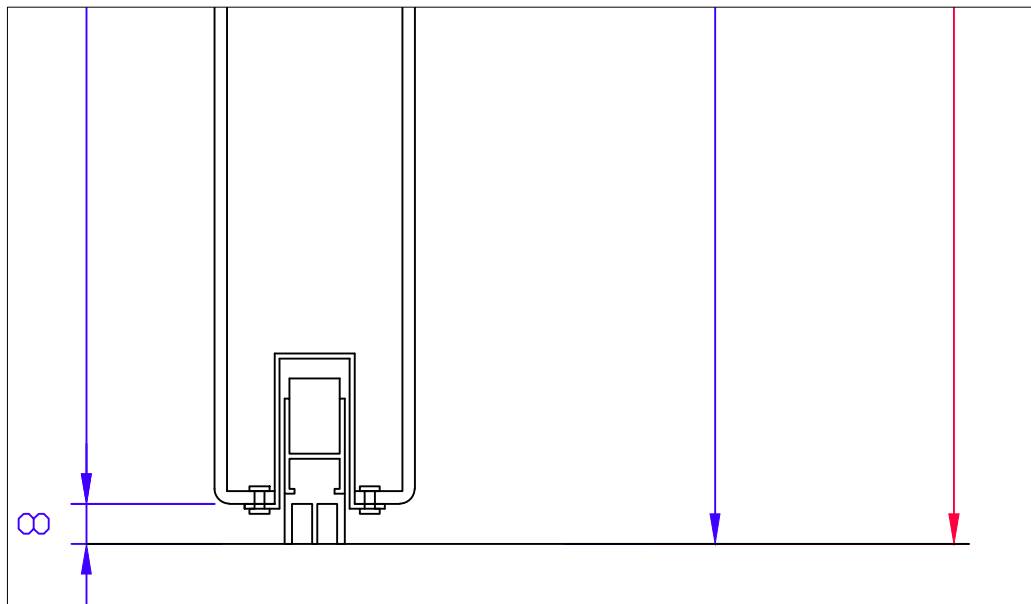

THRESHOLD OPTIONS FOR ACOUSTIC DOORS

GRP-THRESHOLD (normal)

GRP-THRESHOLD (low)

AUTOMATIC SPRING SEAL F30/dB30

S/S THRESHOLD