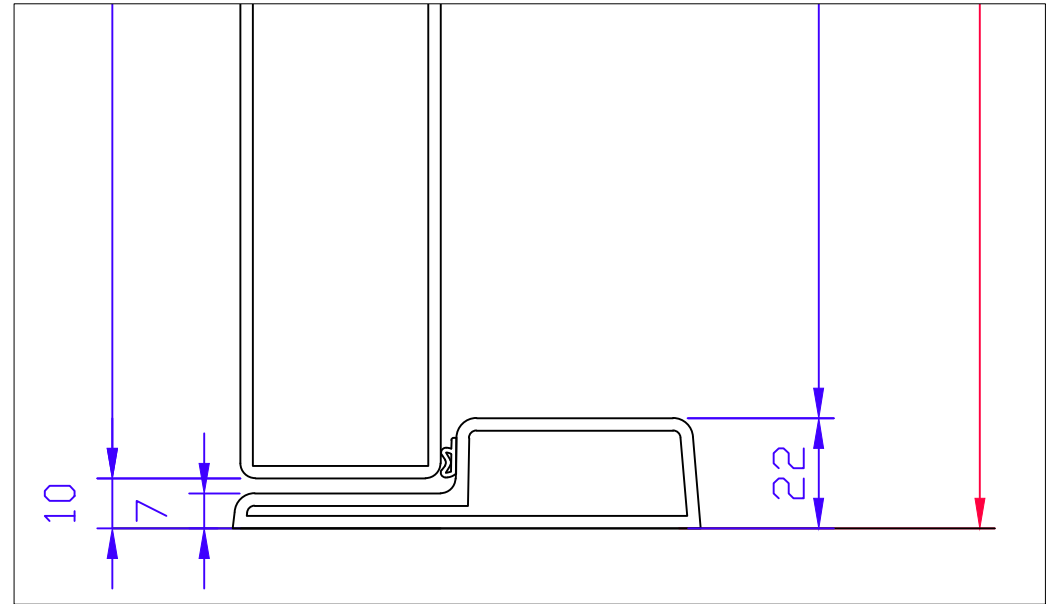

THRESHOLD OPTIONS FOR ACOUSTIC DOORS

GRP-THRESHOLD (normal)

GRP-THRESHOLD (low)

AUTOMATIC SPRING SEAL F30/dB30

S/S THRESHOLD