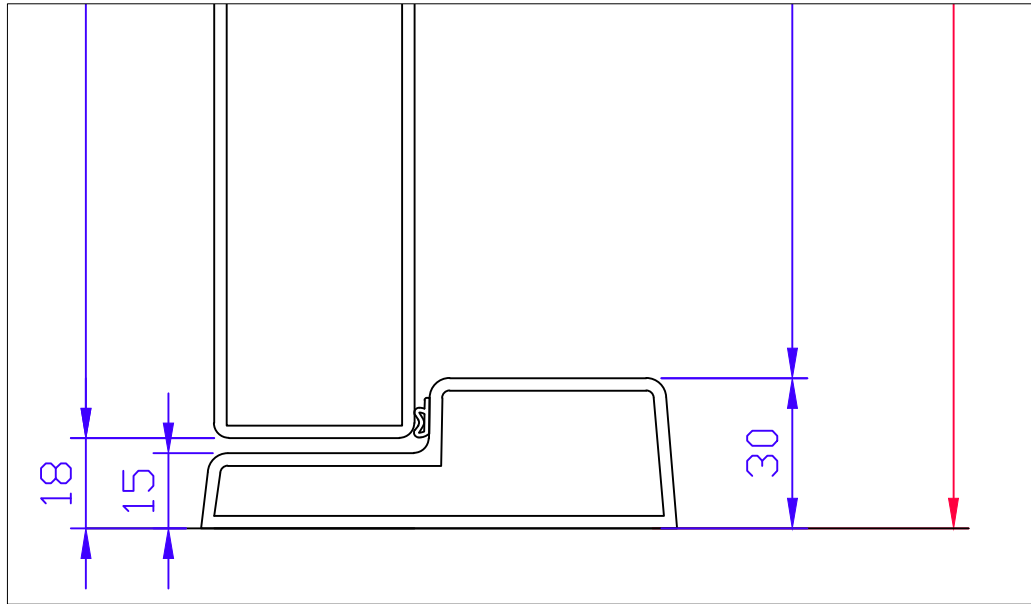

THRESHOLD OPTIONS FOR ACOUSTIC DOORS

GRP-THRESHOLD (normal)

GRP-THRESHOLD (low)

AUTOMATIC SPRING SEAL F30/dB30

S/S THRESHOLD